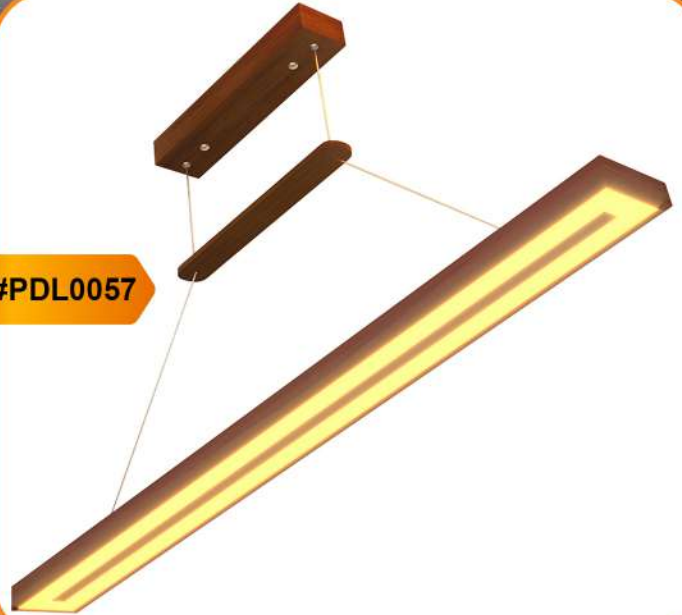

#PDL0044-48

Adjustable Hanging Height:

Customize the lamp's height to suit your space and preferences, allowing for flexibility in creating the perfect lighting arrangement for any room.

#PDL0056

#PDL0057